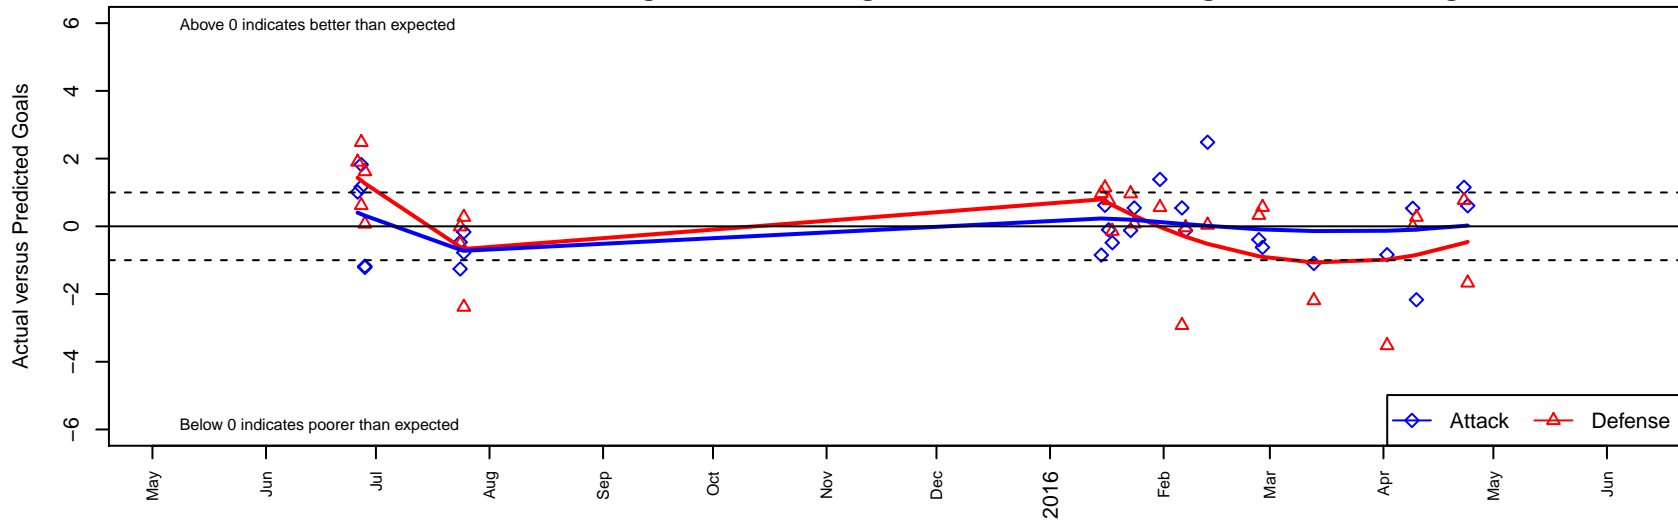

## FC Portland White B99

FC Portland  
 Portland, OR  
 B99 total strength=1245  
 attack=5.38 defense=4.08  
 fall league = PTT B99 Div 1 Green

alt names used:  
 FC Portland 99B WHITE  
 FC PORTLAND ACADEMY FC PORTLAND 99  
 FC Portland 99B WHITE 16  
 F.C. Portland B99 White  
 FC Portland 99B WHITE 16

Venues played:  
 2015 Clash At the Border Silver U16  
 2015 Oswego Nike Cup Silver U16  
 2015 Portland Winter Showcase U16  
 2015 PTT B99 Division 1 Green  
 2015 OYS Presidents Cup B99

**FC Portland White B99**  
 Dots are actual minus expected GF (blue circles) and GA (red triangles).  
 Blue line is smoothed change in attack strength. Red is smoothed change in defense strength.

**attack and defense variance (black dot)  
relative to other teams  
and top 10 in region**

**attack and defense rating  
relative to others at age  
and all opponents in last 13 months**

**Performance relative to 13 month average**